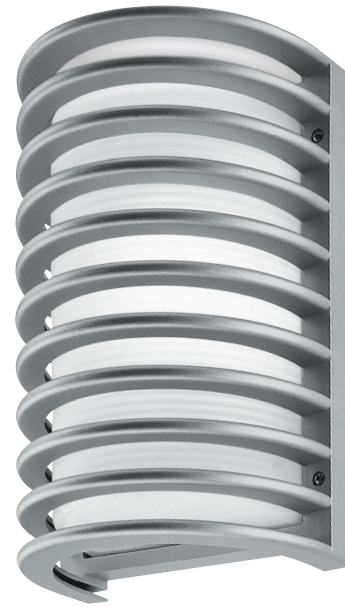

## NIKKO/G

### DESCRIPTION

Features body, trim and reflector made of self-extinguishing polycarbonate; diffuser made of ice-etched glass; aluminum reflector (incandescent version); and stainless steel screws. Fluorescent 13w Quad includes (1) 13 watt G24Q-1 base quad tube compact fluorescent lamps and electronic ballast; Fluorescent 18w Quad includes (1) 18 watt G24Q-2 base quad tube compact fluorescent lamps and electronic ballast; Incandescent accepts (1) 60 watt or equivalent E26 medium base B10 lamp (not included).

ORDERING INFORMATION		CF
 <p>10.8" 274 mm</p> <p>7.1" 180 mm</p> <p>wall projection 5.4" / 137 mm</p>	MODEL/ COLOR	1474 white    1475 black 1476 metallic gray
	LAMP	E26 B10 1x60w
	MODEL/ COLOR	1483HE white    1484HE black 1485HE metallic gray
	LAMP	G24Q-1 1x13w quad
	MODEL/ COLOR	1492HE white    1493HE black 1494HE metallic gray
	LAMP	G24Q-2 1x18w quad

sample item number **1485HE** nikko/g metallic gray with G24Q-1 lamp

FIXTURE TYPE \_\_\_\_\_  
 JOB NAME \_\_\_\_\_  
 NOTES \_\_\_\_\_  
 \_\_\_\_\_  
 \_\_\_\_\_

7400 Linder Ave.  
Skokie, Illinois 60077